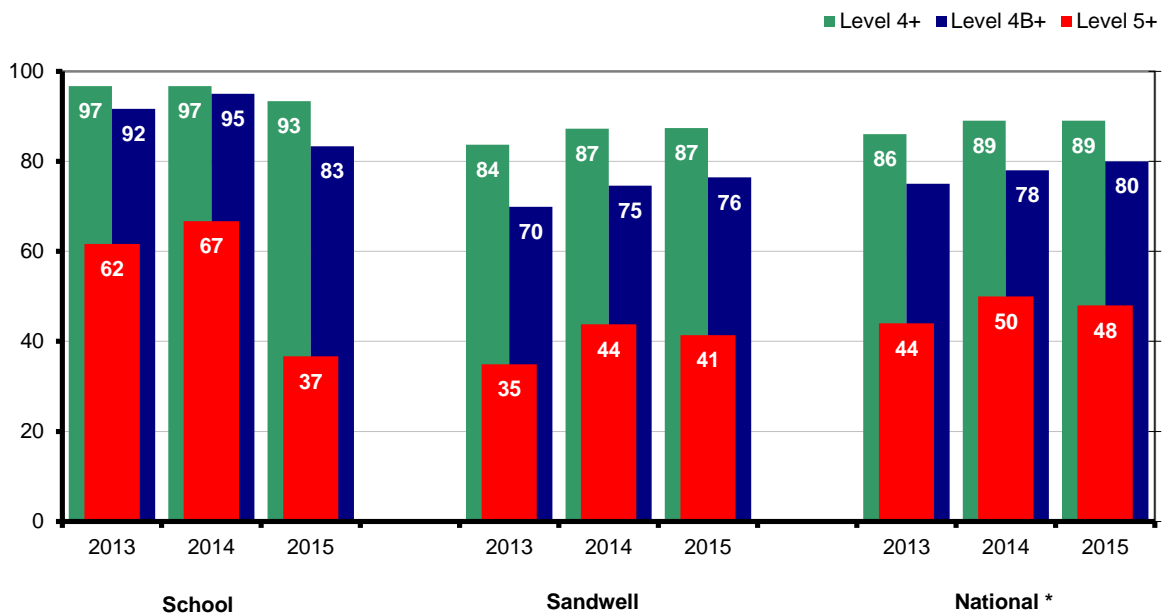

KS2 Reading

	Reading L4+			Reading L4B+			Reading L5+		
	2013	2014	2015	2013	2014	2015	2013	2014	2015
School	97	97	93	92	95	83	62	67	37
Sandwell	84	87	87	70	75	76	35	44	41
National	86	89	89	75	78	80	44	50	48