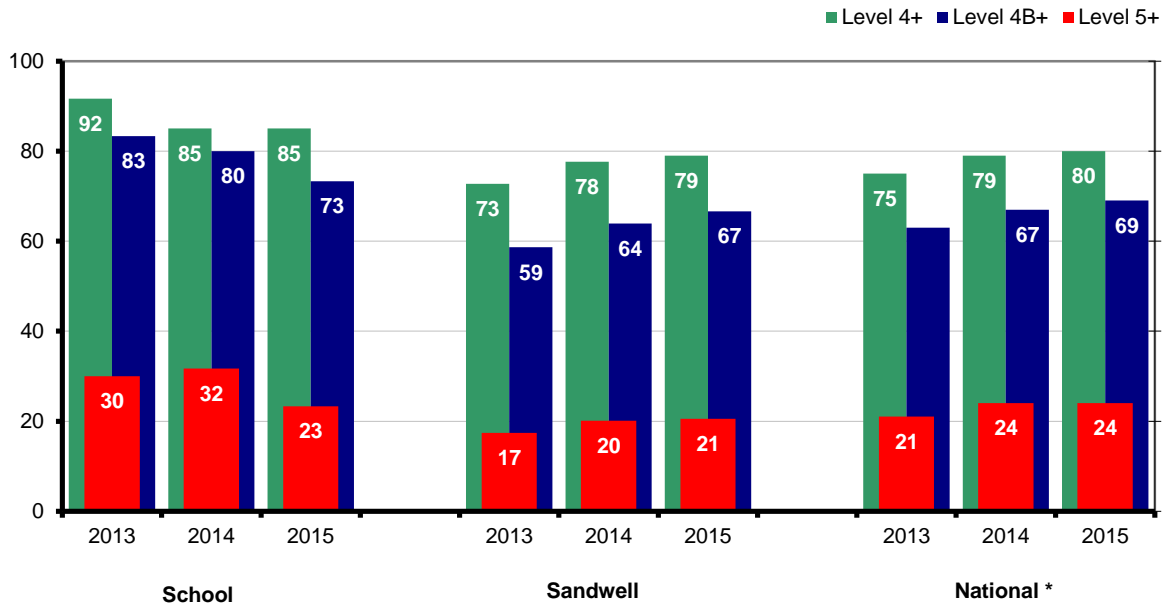

## KS2 Reading, Writing & Maths

	Reading, Writing & Maths L4+			Reading, Writing & Maths L4B+			Reading, Writing & Maths L5+		
	2013	2014	2015	2013	2014	2015	2013	2014	2015
School	92	85	85	83	80	73	30	32	23
Sandwell	73	78	79	59	64	67	17	20	21
National	75	79	80	63	67	69	21	24	24